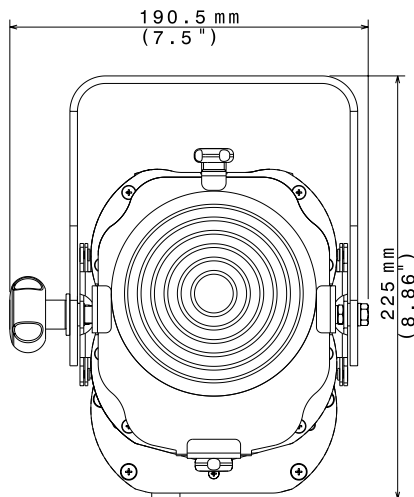

03.TS026.46.F

MOTORIZED ZOOM VERSION AVAILABLE ON DEMAND

OUTPUT

- Single high-power Full Color (RGBW) LED
- LED lifespan: 50,000 hours (70% lumen output)

OPTICAL GROUP

- Ø 112 mm Fresnel lens
- 14°- 77° linear zoom

OPERATING TEMPERATURE

-10° / 40° C

PHYSICAL

- IP20
- Weight: 4.1 Kg (8.1 lbs)
- Finishing: Black

SHIPPING

- Packaging: Carton box
- Box size (LxHxD): 230 x 370 x 230 mm (9.1" x 10.6" x 9.1")
- Weight: 5.3 Kg (11.7 lbs)

PHOTOMETRIC DATA

	mt 2 ft 6.56	mt 4 ft 13.12	mt 6 ft 19.68	mt 8 ft 26.25	mt 10 ft 32.81
BEAM ANGLE 14° @ 50%					
lux center (lx)	3864	966	429	242	155
foot candles (fc)	359	90	40	22	14
diameter (cm)	49	98	147	196	246
diameter (ft)	1.61	3.22	4.83	6.45	8.06
BEAM ANGLE 77° @ 10%					
lux center (lx)	640	160	71	40	26
foot candles (fc)	59	15	7	4	2
diameter (cm)	318	636	955	1273	1591
diameter (ft)	10.44	20.88	31.32	41.75	52.19