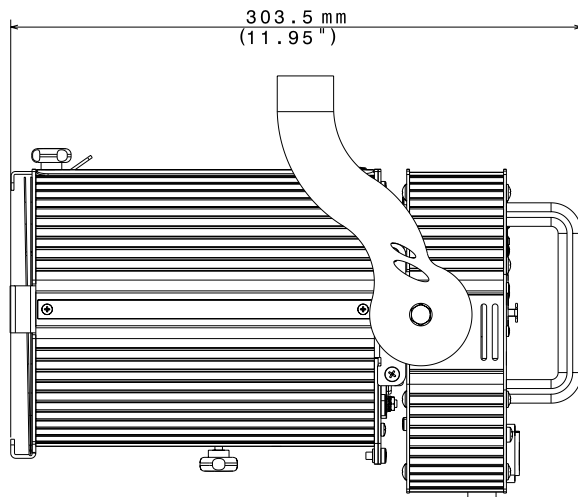

SCENA LED 80 FC

THE CUTTING-EDGE REPLACEMENT OF THE CONVENTIONAL
1000 W LIGHTS, WITH COLOR MIXING

SCENA LED 80 FC is a LED-based projector in a very compact and lightweight size. The unit is equipped with a **high efficiency 80 W Full Color LED source**, and it can create over 16 million colors. The unit is suitable for small to medium TV studios, theatres or museums and it is a **versatile alternative to conventional lights**.

03.TS026.46.F

MOTORIZED ZOOM VERSION AVAILABLE ON DEMAND

OUTPUT

- Single high-power Full Color (RGBW) LED
- LED lifespan: 50,000 hours (70% lumen output)

OPTICAL GROUP

- Ø 112 mm Fresnel lens
- 14°- 77° linear zoom

OPERATING TEMPERATURE

-10° / 40° C

PHYSICAL

- IP20
- Weight: 4.1 Kg (8.1 lbs)
- Finishing: Black

SHIPPING

- Packaging: Carton box
- Box size (LxHxD): 230 x 370 x 230 mm (9.1" x 10.6" x 9.1")
- Weight: 5.3 Kg (11.7 lbs)

PHOTOMETRIC DATA

	mt 2 ft 6.56	mt 4 ft 13.12	mt 6 ft 19.68	mt 8 ft 26.25	mt 10 ft 32.81
BEAM ANGLE 14° @ 50%					
lux center (lx)	3864	966	429	242	155
foot candles (fc)	359	90	40	22	14
diameter (cm)	49	98	147	196	246
diameter (ft)	1.61	3.22	4.83	6.45	8.06
BEAM ANGLE 77° @ 10%					
lux center (lx)	640	160	71	40	26
foot candles (fc)	59	15	7	4	2
diameter (cm)	318	636	955	1273	1591
diameter (ft)	10.44	20.88	31.32	41.75	52.19