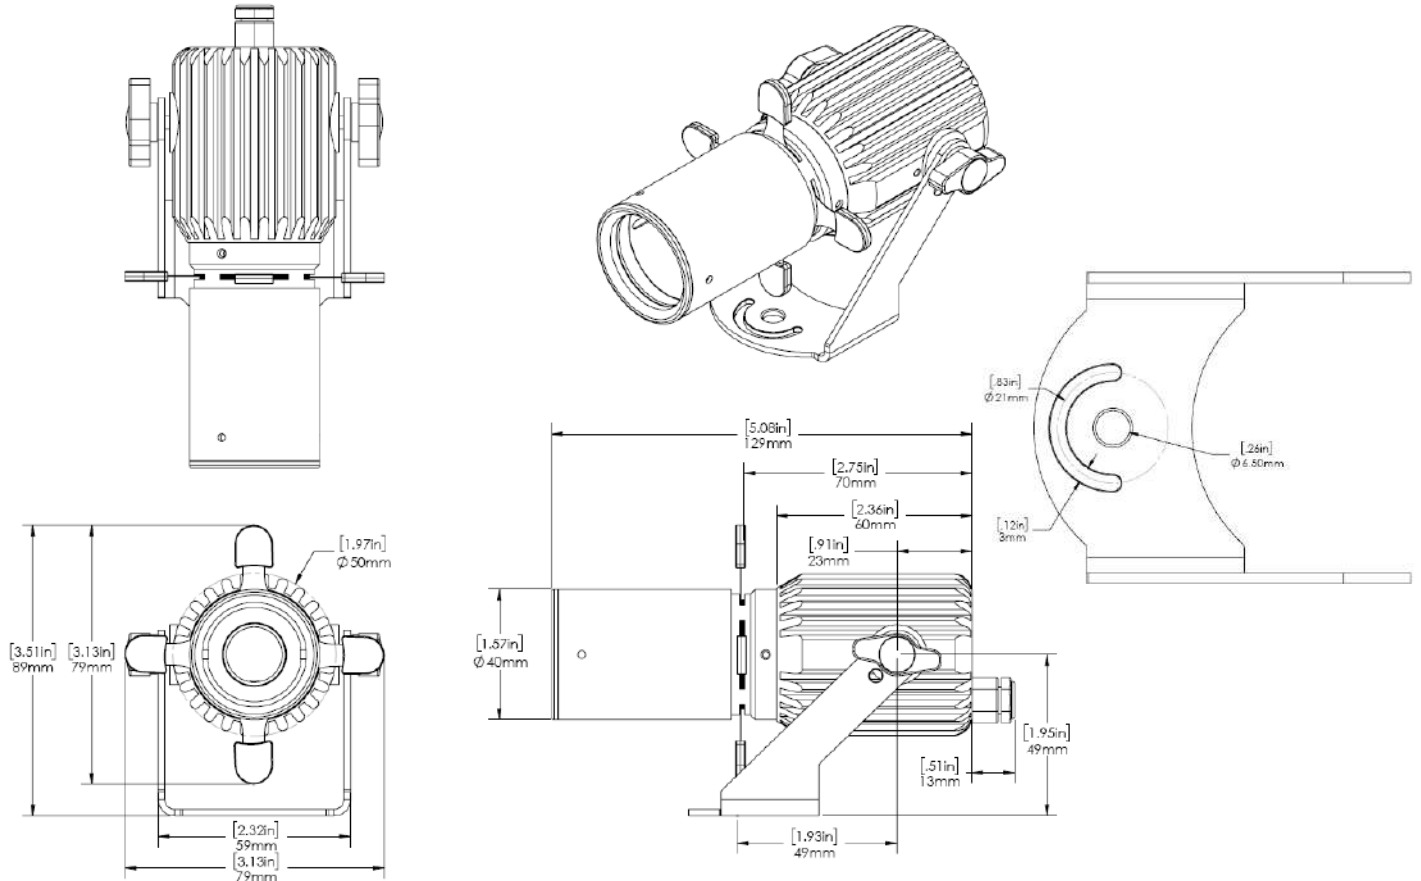

Physical Measurements