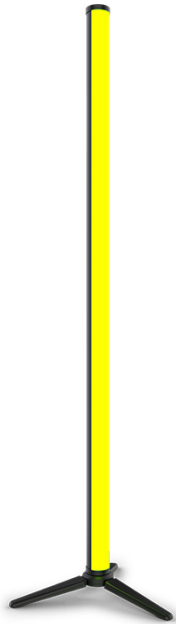

WELL STX 180

SPECIFICATIONS

Optical

- Light Source: 128 LEDs (64RGB / 64WW) SMD 5050, 50,000 hours life expectancy
- Color Temperature (range): 2800 to 8000 K
- Color Temperature (at full): 9936 K
- CRI: 94 @4000 K
- Beam Horizontal Angle: 126°
- Beam Vertical Angle: 125°
- Field Horizontal Angle: 214°
- Field Vertical Angle: 210°
- Illuminance (total): 17 lux @ 5 m - 3 hr run time
- Lumens - Output : 1387 - 3 hr run time

Dynamic Effects

- Dimmer: Electronic
- Shutter/Strobe: Electronic
- Strobe Rate: 0 to 22 Hz
- Standalone Color Mixing: Yes
- Color Temperature Presets: Yes
- Dim Modes: 4
- Built-in Automated Programs: Yes

Optional Accessories

- Safety Cable: SC-07
- IP Rated Seetronic® Powerkon Extensions

FEATURES

- (6) pixel-mapping, battery-operated, 1 meter, IP65-rated LED strips with 180 degree viewing angle, including (6) mounting stands, (12) magnetic brackets, (6) hanging eye bolts, (6) stealth black filters (1) IR remote, and (1) charging case
- 16 individual zones of control for pixel mapping effects
- High CRI LEDs for fantastic skin tone rendering
- Simple and complex operational modes
- Built-in editable pre-programmed effects that are controllable from the menu and over DMX
- 3, 5, 8, and 12-hour settings for optimizing performance time
- Included accessories for several mounting options
- Included charging flight case for easy transportation and charging of fixtures
- Update software over USB-C connection in flight case (upload all 6 fixtures at once)
- Works in both standalone modes and under DMX over W-DMX
- Works perfectly with the WELL-COM controller and app

Construction / Physical

- Dimensions: 39.3 x 1.6 x 1.6 in (1000 x 42.4 x 42.4 mm)
- Weight: 3.4 lb (1.5 kg)
- Exterior Color: Black
- Housing Material: Aluminum alloy, Plastic

Connections

- Power Connection: Edison plug to Seetronic Powerkon IP65
- Power Input: Seetronic Powerkon IP65
- Power Output: Seetronic Powerkon IP65