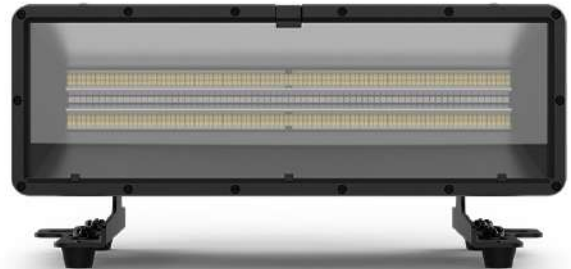

SPECIFICATIONS

OPTICAL

- Light Source: 66 LEDs (quad-color) SMD 5050, 0.9 – 1.5 W, (470 mA), 50,000 hours life expectancy
- Light Source: 392 LEDs, (CW) 1.5 W, 5660 K, 50,000 hours life expectancy
- Color Temperature (at full): 5692K
- CRI: 89.2
- Beam Angle (Combine): 77.5° x 55.8°
- Beam Angle (Plate): 84.6° x 73.6°
- Beam Angle (Beam): 77.7° x 54.7°
- Field Angle (Combine): 130.6° x 104.4°
- Field Angle (Plate): 139.7° x 114.5°
- Field Angle (Beam): 129.1° x 102.3°
- Lumens (Combined): 20,251
- Lumens (Plate): 2735
- Lumens (Beam): 23,736
- Illuminance (Combined): 605 lux @ 5 m
- Illuminance (Plate): 66 lux @ 5 m
- Illuminance (Beam): 729 lux @ 5 m
- Selectable PWM: 1000 Hz, 2000 Hz, 4000 Hz, 6000 Hz, 25,000 Hz, 64,000 Hz

DYNAMIC EFFECTS

- Dimmer: Electronic
- Shutter/Strobe: Electronic
- Strobe Rate: 0 to 30 Hz
- Standalone Color Mixing: Yes
- Dim Modes: 4
- Built-in Automated Programs: Yes

CONSTRUCTION / PHYSICAL

- Dimensions: 14.96 x 8.39 x 11.81 in (380 x 213 x 300 mm)
- Weight: 19 lbs. (8.7 kg)
- Exterior Color: Black
- Housing Material: Magnesium alloy

CONNECTIONS

- Power Connection: Edison (Local) plug to Seetronic Powerkon IP65
- Power Input: Seetronic Powerkon IP65
- Power Output: Seetronic Powerkon IP65