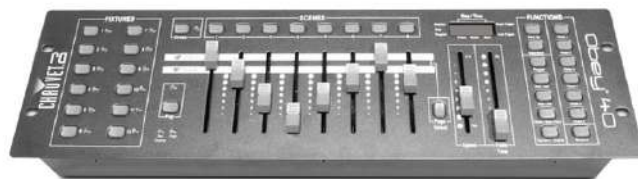

Obey 40

HIGHLIGHTS

- Universal DMX controller capable of handling all the complexities of today's lighting fixtures
- Easily control up to 12 intelligent lights with up to 16 channels each
- Includes 192 channels of DMX control and 30 banks of 8 scenes for a maximum of 240 scenes
- Enhance light shows with 6 sets of chase effects containing 240 scenes
- Increase effects with fog and strobe control, beat activation, tap-sync and auto run
- Capability to grab any fixture on the fly and sequentially link chases
- Increase flexibility with MIDI compatibility and DMX polarity selector
- Conveniently mounts using the 3-space (3U) mounting rack

SPECIFICATIONS

- DMX Channels : 192
- DMX Connectors : 3-pin XLR
- Rackmount : 3U
- Input Voltage : 9 VDC, 500 mA (external power supply: 100 to 240 VAC, 50/60 Hz)
- Weight : 5.7 lb (2.6 kg)
- Size : 19 x 3.5 x 6.7 in (483 x 89 x 171 mm)
- Approvals : CE